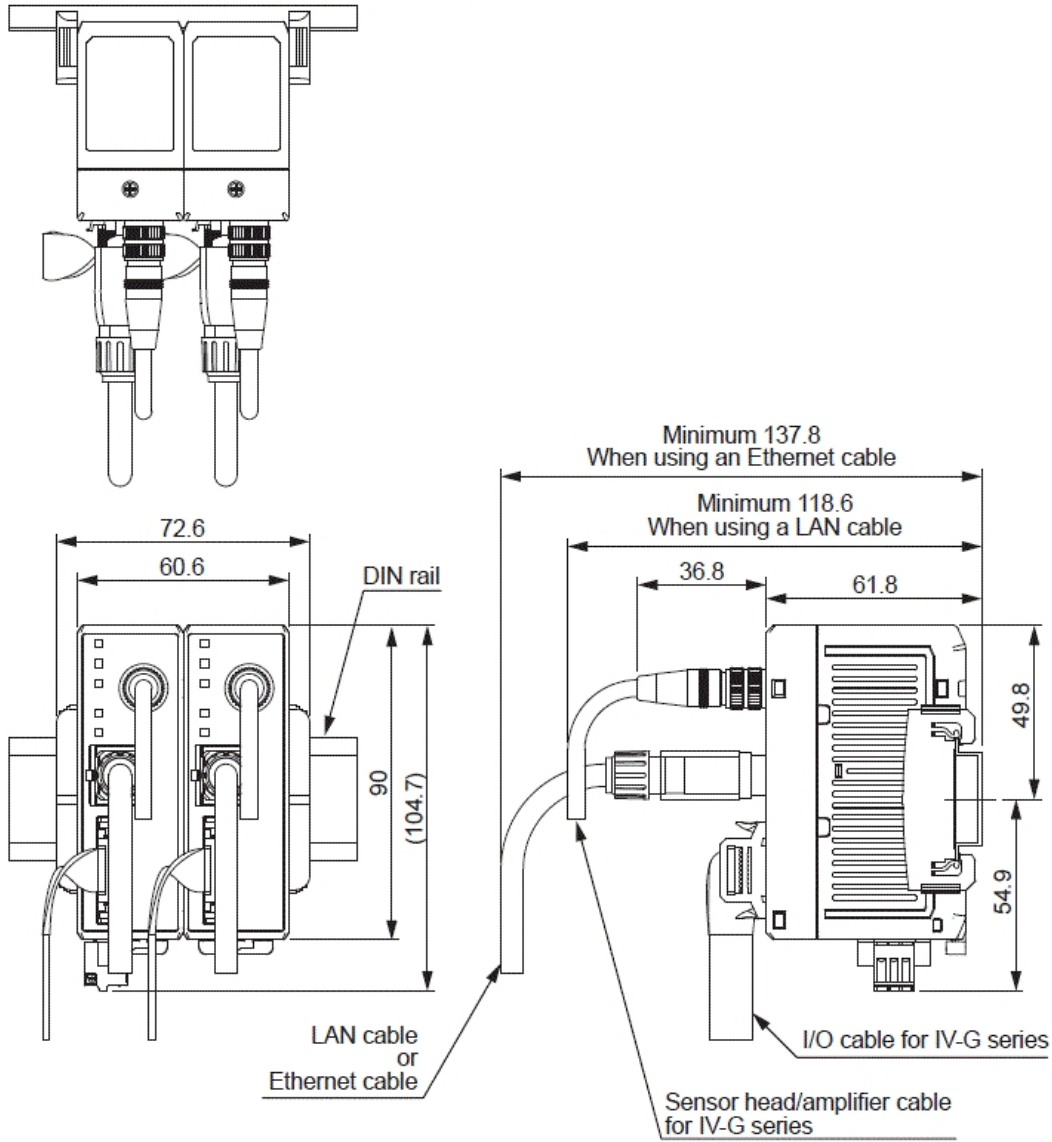

IV-G10

For IV-G, Sensor Amplifier, Main unit

Dimensions

* Download CAD file or product manual for larger image/text and more detail.

IV-G10_G15_endunit_dimension_01.gif

IV-G10 + IV-G15 + End Unit

IV-G10_dimension_01.gif

IV-G10 (Main)

iv-g_hg_amp_endunit_dimension_01.gif

IV-G10/HG10/G15/HG15