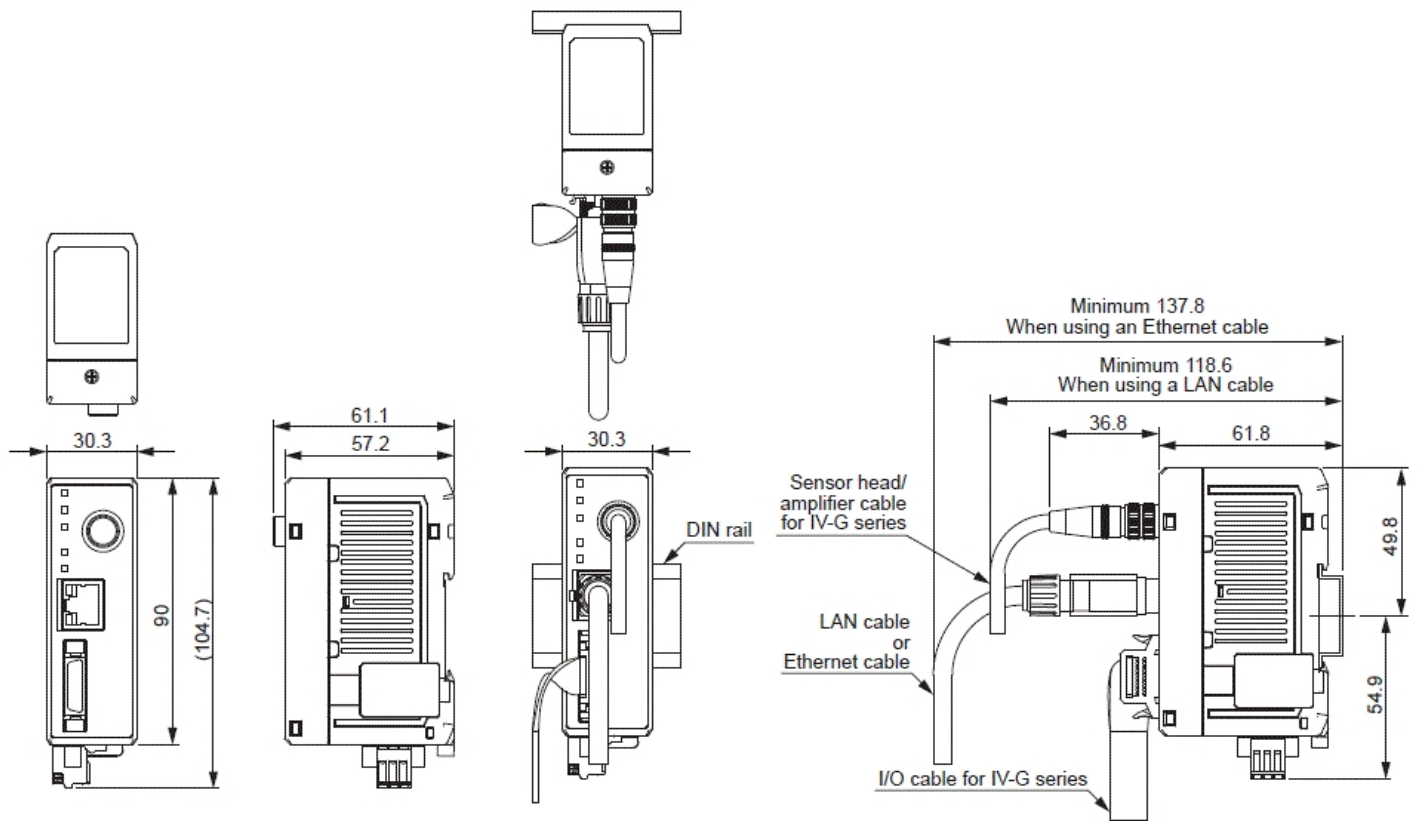

IV-G10

For IV-G, Sensor Amplifier, Main unit

Dimensions

* Download CAD file or product manual for larger image/text and more detail.

IV-G10_G15_endunit_dimension_01.gif

IV-G10 + IV-G15 + End Unit

IV-G10_dimension_01.gif

IV-G10 (Main)

iv-g_hg_amp_endunit_dimension_01.gif

IV-G10/HG10/G15/HG15