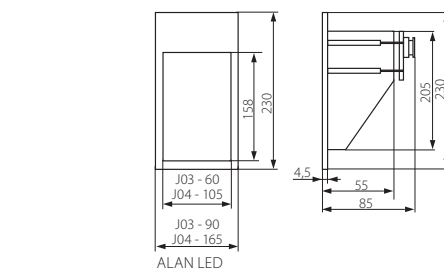

DORA LED / LINDA LED / ALAN LED / LICA LED

Oprawa do wbudowania LED / LED wall light fitting

DORA LED-J01

LINDA LED-J02

ALAN LED-J03

ALAN LED-J04

LICA LED-J04A

- ▶ obudowa: stop aluminium / osłona: tworzywo sztuczne
- ▶ casing: aluminum alloy / cover: plastic