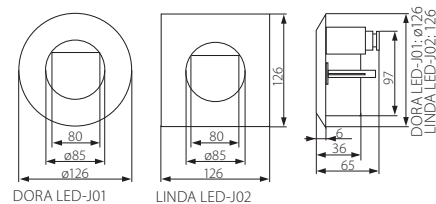

DORA LED / LINDA LED / ALAN LED / LICA LED

Oprawa do wbudowania LED / LED wall light fitting

DORA LED-J01

LINDA LED-J02

ALAN LED-J03

ALAN LED-J04

LICA LED-J04A

- ▶ obudowa: stop aluminium / osłona: tworzywo sztuczne
- ▶ casing: aluminum alloy / cover: plastic

możliwość zasilania przelotowego do 5 opraw / w zestawie plastikowa puszka do zabudowy
 possibility of pass-through supply up to 5 fittings / plastic mounting box included in the set