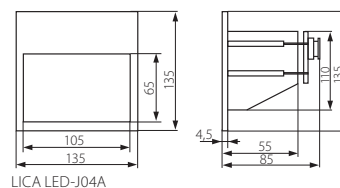

DORA LED / LINDA LED / ALAN LED / LICA LED

Oprawa do wbudowania LED / LED wall light fitting

DORA LED-J01

LINDA LED-J02

ALAN LED-J03

ALAN LED-J04

LICA LED-J04A

- ▶ obudowa: stop aluminium / osłona: tworzywo sztuczne
- ▶ casing: aluminum alloy / cover: plastic